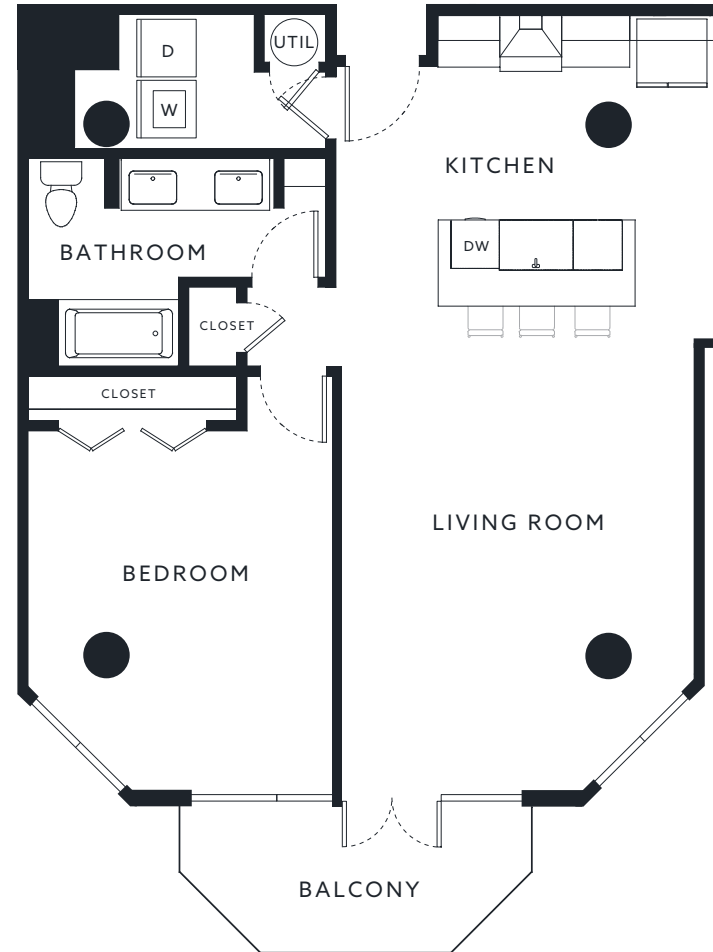

VII 1 BEDROOM
1 BATHROOM
820-1,031 SQUARE FEET

Every residence is distinct and varies in precise detail and dimension due to the unique nature of this historical building. This floor plan is a general representation of the design of our one bedroom residence.

FEATURING

- ▷ Open living & kitchen area design
- ▷ French doors to balcony or patio
- ▷ Double vanity & linen closet
- ▷ Separate laundry room & storage

TheAnnexNoLa.com

THE
ANNEX